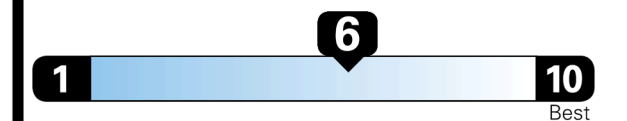

EPA DOT Fuel Economy and Environment

Gasoline Vehicle

Fuel Economy

32 MPG
combined city/hwy

34 MPG
city

31 MPG
highway

3.1 gallons per 100 miles

MINIVANS range from 20 to 83 MPG.
The best vehicle rates 146 MPGe.

You save
$750
in fuel costs
over 5 years
compared to the
average new vehicle.

Annual fuel cost
$1,550

Fuel Economy & Greenhouse Gas Rating (tailpipe only)