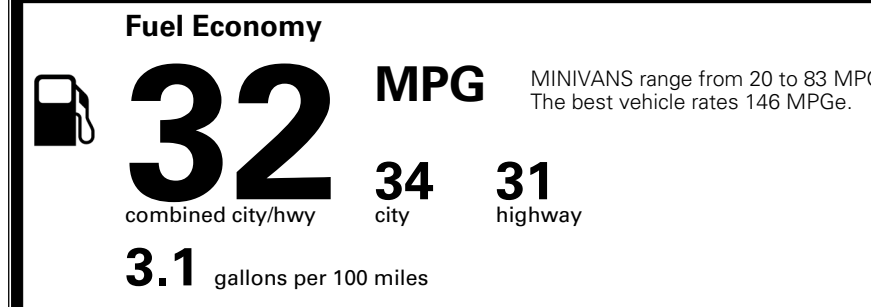

\$495.00
 \$120.00
 \$285.00
 \$160.00

MSRP INCLUDING OPTIONS

\$ 54,550.00

INLAND FREIGHT AND HANDLING

\$ 1,545.00

TOTAL MANUFACTURER'S SUGGESTED RETAIL PRICE ▶

\$ 56,095.00

TOTAL ADDITIONAL WEIGHT: 16.2

EPA DOT Fuel Economy and Environment

Gasoline Vehicle

You save \$750
 in fuel costs over 5 years compared to the average new vehicle.

Annual fuel cost \$1,550

Actual results will vary for many reasons, including driving conditions and how you drive and maintain your vehicle. The average new vehicle gets 29 MPG and costs \$8,500 to fuel over 5 years. Cost estimates are based on 15,000 miles per year at \$ 3.30 per gallon. MPGe is miles per gasoline gallon equivalent. Vehicle emissions are a significant cause of climate change and smog.