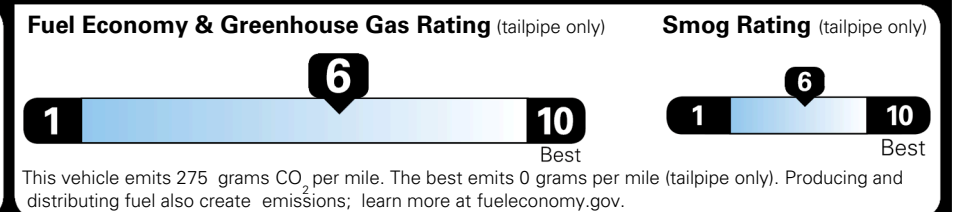

\$495.00
 \$120.00
 \$285.00
 \$160.00

MSRP INCLUDING OPTIONS

\$ 54,550.00

INLAND FREIGHT AND HANDLING

\$ 1,545.00

TOTAL MANUFACTURER'S SUGGESTED RETAIL PRICE ▶

\$ 56,095.00

TOTAL ADDITIONAL WEIGHT: 16.2

EPA DOT Fuel Economy and Environment

Gasoline Vehicle

You save \$750
 in fuel costs over 5 years compared to the average new vehicle.

Annual fuel cost \$1,550

Actual results will vary for many reasons, including driving conditions and how you drive and maintain your vehicle. The average new vehicle gets 29 MPG and costs \$8,500 to fuel over 5 years. Cost estimates are based on 15,000 miles per year at \$ 3.30 per gallon. MPGe is miles per gasoline gallon equivalent. Vehicle emissions are a significant cause of climate change and smog.