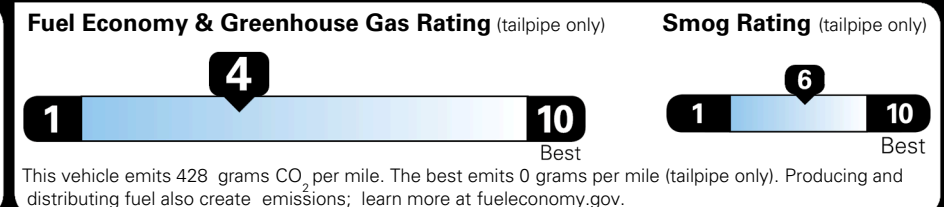

Actual results will vary for many reasons, including driving conditions and how you drive and maintain your vehicle. The average new vehicle gets 29 MPG and costs $8,500 to fuel over 5 years. Cost estimates are based on 15,000 miles per year at $ 3.30 per gallon. MPGe is miles per gasoline gallon equivalent. Vehicle emissions are a significant cause of climate change and smog.

fueleconomy.gov

Calculate personalized estimates and compare vehicles

GOVERNMENT 5-STAR SAFETY RATINGS

PARTS CONTENT INFORMATION

Overall Vehicle Score		Not Rated
Frontal	Driver	★★★★★
Crash	Passenger	★★★★
Side	Front seat	Not Rated
Crash	Rear seat	Not Rated
Rollover		★★★★

FOR VEHICLES IN THIS CAR LINE U.S./CANADIAN PARTS CONTENT: 2 %

MAJOR SOURCES OF FOREIGN PARTS: KOREA: 95%

NOTE: PARTS CONTENT DOES NOT INCLUDE FINAL ASSEMBLY, DISTRIBUTION, OR OTHER NON-PARTS COSTS.

FOR THIS VEHICLE FINAL ASSEMBLY POINT: GWANGMYEONG, KOREA

COUNTRY OF ORIGIN
ENGINE (MOTOR): KOREA
TRANSMISSION: KOREA

Star ratings range from 1 to 5 stars (★★★★★) with 5 being the highest. Source: National Highway Traffic Safety Administration (NHTSA). www.safercar.gov or 1-888-327-4236

Manufacturer's suggested retail price includes Manufacturer's recommended pre-delivery service. License and title fees, state and local taxes and other dealer installed options and accessories are not included in the manufacturer's suggested retail price.