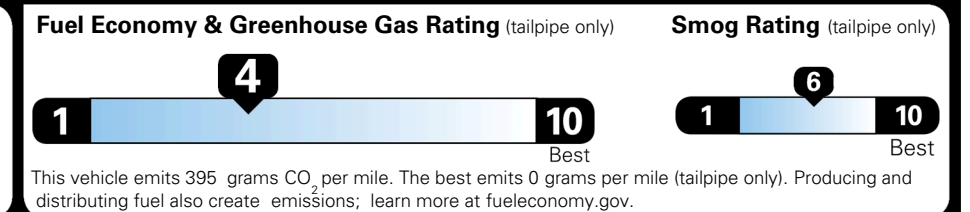

MSRP INCLUDING OPTIONS \$ 39,935.00

INLAND FREIGHT AND HANDLING \$ 1,545.00

TOTAL MANUFACTURER'S SUGGESTED RETAIL PRICE ▶ \$ 41,480.00

TOTAL ADDITIONAL WEIGHT: 7.2

*Additional terms and conditions apply.
 **Kia Connect may be currently unavailable for some Model Year 2022 and newer vehicles sold or purchased in Massachusetts; please see owners.kia.com for more information.
 NOTE: When you purchase this vehicle, Kia America, Inc. collects personal information you provide to the dealership. For information on our collection and use of personal information and your rights, please see our Privacy Policy on www.kia.com.

EPA DOT Fuel Economy and Environment

Gasoline Vehicle

You spend
\$2,500
 more in fuel costs
 over 5 years
 compared to the
 average new vehicle.

Annual fuel cost
\$2,100

Actual results will vary for many reasons, including driving conditions and how you drive and maintain your vehicle. The average new vehicle gets 29 MPG and costs \$8,000 to fuel over 5 years. Cost estimates are based on 15,000 miles per year at \$ 3.10 per gallon. MPGe is miles per gasoline gallon equivalent. Vehicle emissions are a significant cause of climate change and smog.