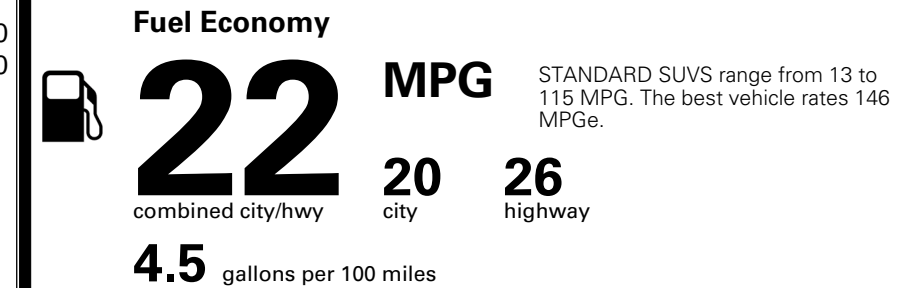

MSRP INCLUDING OPTIONS \$ 39,935.00

INLAND FREIGHT AND HANDLING \$ 1,545.00

TOTAL MANUFACTURER'S SUGGESTED RETAIL PRICE ▶ \$ 41,480.00

TOTAL ADDITIONAL WEIGHT: 7.2

*Additional terms and conditions apply.
 **Kia Connect may be currently unavailable for some Model Year 2022 and newer vehicles sold or purchased in Massachusetts; please see owners.kia.com for more information.
 NOTE: When you purchase this vehicle, Kia America, Inc. collects personal information you provide to the dealership. For information on our collection and use of personal information and your rights, please see our Privacy Policy on www.kia.com.

EPA DOT Fuel Economy and Environment

Gasoline Vehicle

You spend
\$2,500
 more in fuel costs
 over 5 years
 compared to the
 average new vehicle.

Annual fuel cost
\$2,100

Actual results will vary for many reasons, including driving conditions and how you drive and maintain your vehicle. The average new vehicle gets 29 MPG and costs \$8,000 to fuel over 5 years. Cost estimates are based on 15,000 miles per year at \$ 3.10 per gallon. MPGe is miles per gasoline gallon equivalent. Vehicle emissions are a significant cause of climate change and smog.