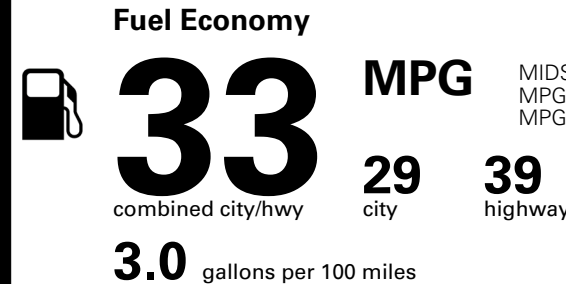

\$395.00
 \$190.00
 \$125.00

MSRP INCLUDING OPTIONS

\$ 24,100.00

INLAND FREIGHT AND HANDLING

\$ 1,245.00

TOTAL MANUFACTURER'S SUGGESTED RETAIL PRICE ▶

\$ 25,345.00

*Additional terms and conditions apply.
 **Kia Connect may be currently unavailable for some Model Year 2022 and newer vehicles sold or purchased in Massachusetts; please see owners.kia.com for more information.
 NOTE: When you purchase this vehicle, Kia America, Inc. collects personal information you provide to the dealership. For information on our collection and use of personal information and your rights, please see our Privacy Policy on www.kia.com.

TOTAL ADDITIONAL WEIGHT: 15.2

EPA DOT Fuel Economy and Environment

Gasoline Vehicle

MIDSIZE CARS range from 15 to 139 MPG. The best vehicle rates 146 MPGe.

You save \$1,000
 in fuel costs over 5 years compared to the average new vehicle.