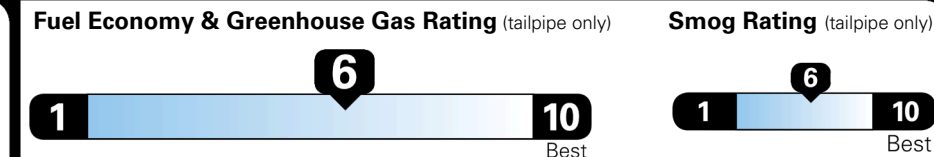

This vehicle emits 269 grams CO₂ per mile. The best emits 0 grams per mile (tailpipe only). Producing and distributing fuel also create emissions; learn more at fueleconomy.gov.

Actual results will vary for many reasons, including driving conditions and how you drive and maintain your vehicle. The average new vehicle gets 29 MPG and costs $8,500 to fuel over 5 years. Cost estimates are based on 15,000 miles per year at $ 3.30 per gallon. MPGe is miles per gasoline gallon equivalent. Vehicle emissions are a significant cause of climate change and smog.

fueleconomy.gov

Calculate personalized estimates and compare vehicles

GOVERNMENT 5-STAR SAFETY RATINGS

Overall Vehicle Score ★★★★★

Based on the combined rating of frontal, side and rollover. Should ONLY be compared to other vehicles of similar size and weight.

Frontal Driver ★★★★★

Crash Passenger ★★★★★

Based on the risk of injury in a frontal impact. Should ONLY be compared to other vehicles of similar size and weight.

Side Front seat ★★★★★

Crash Rear seat ★★★★★

Star ratings based on the risk of injury in a side impact.

Rollover ★★★★★

Star ratings based on the risk of rollover in a single-vehicle crash.

Star ratings range from 1 to 5 stars (★★★★★) with 5 being the highest.

Source: National Highway Traffic Safety Administration (NHTSA).

www.safercar.gov or 1-888-327-4236

Manufacturer's suggested retail price includes Manufacturer's recommended pre-delivery service. License and title fees, state and local taxes and other dealer installed options and accessories are not included in the manufacturer's suggested retail price.

PARTS CONTENT INFORMATION

FOR VEHICLES IN THIS CAR LINE U.S./CANADIAN PARTS CONTENT: 20 %

MAJOR SOURCES OF FOREIGN PARTS:
MEXICO: 45%
KOREA: 30%

NOTE: PARTS CONTENT DOES NOT INCLUDE FINAL ASSEMBLY, DISTRIBUTION, OR OTHER NON-PARTS COSTS.

FOR THIS VEHICLE FINAL ASSEMBLY POINT: PESQUERIA, NL, MEXICO

COUNTRY OF ORIGIN ENGINE (MOTOR):

USA

TRANSMISSION:

MEXICO